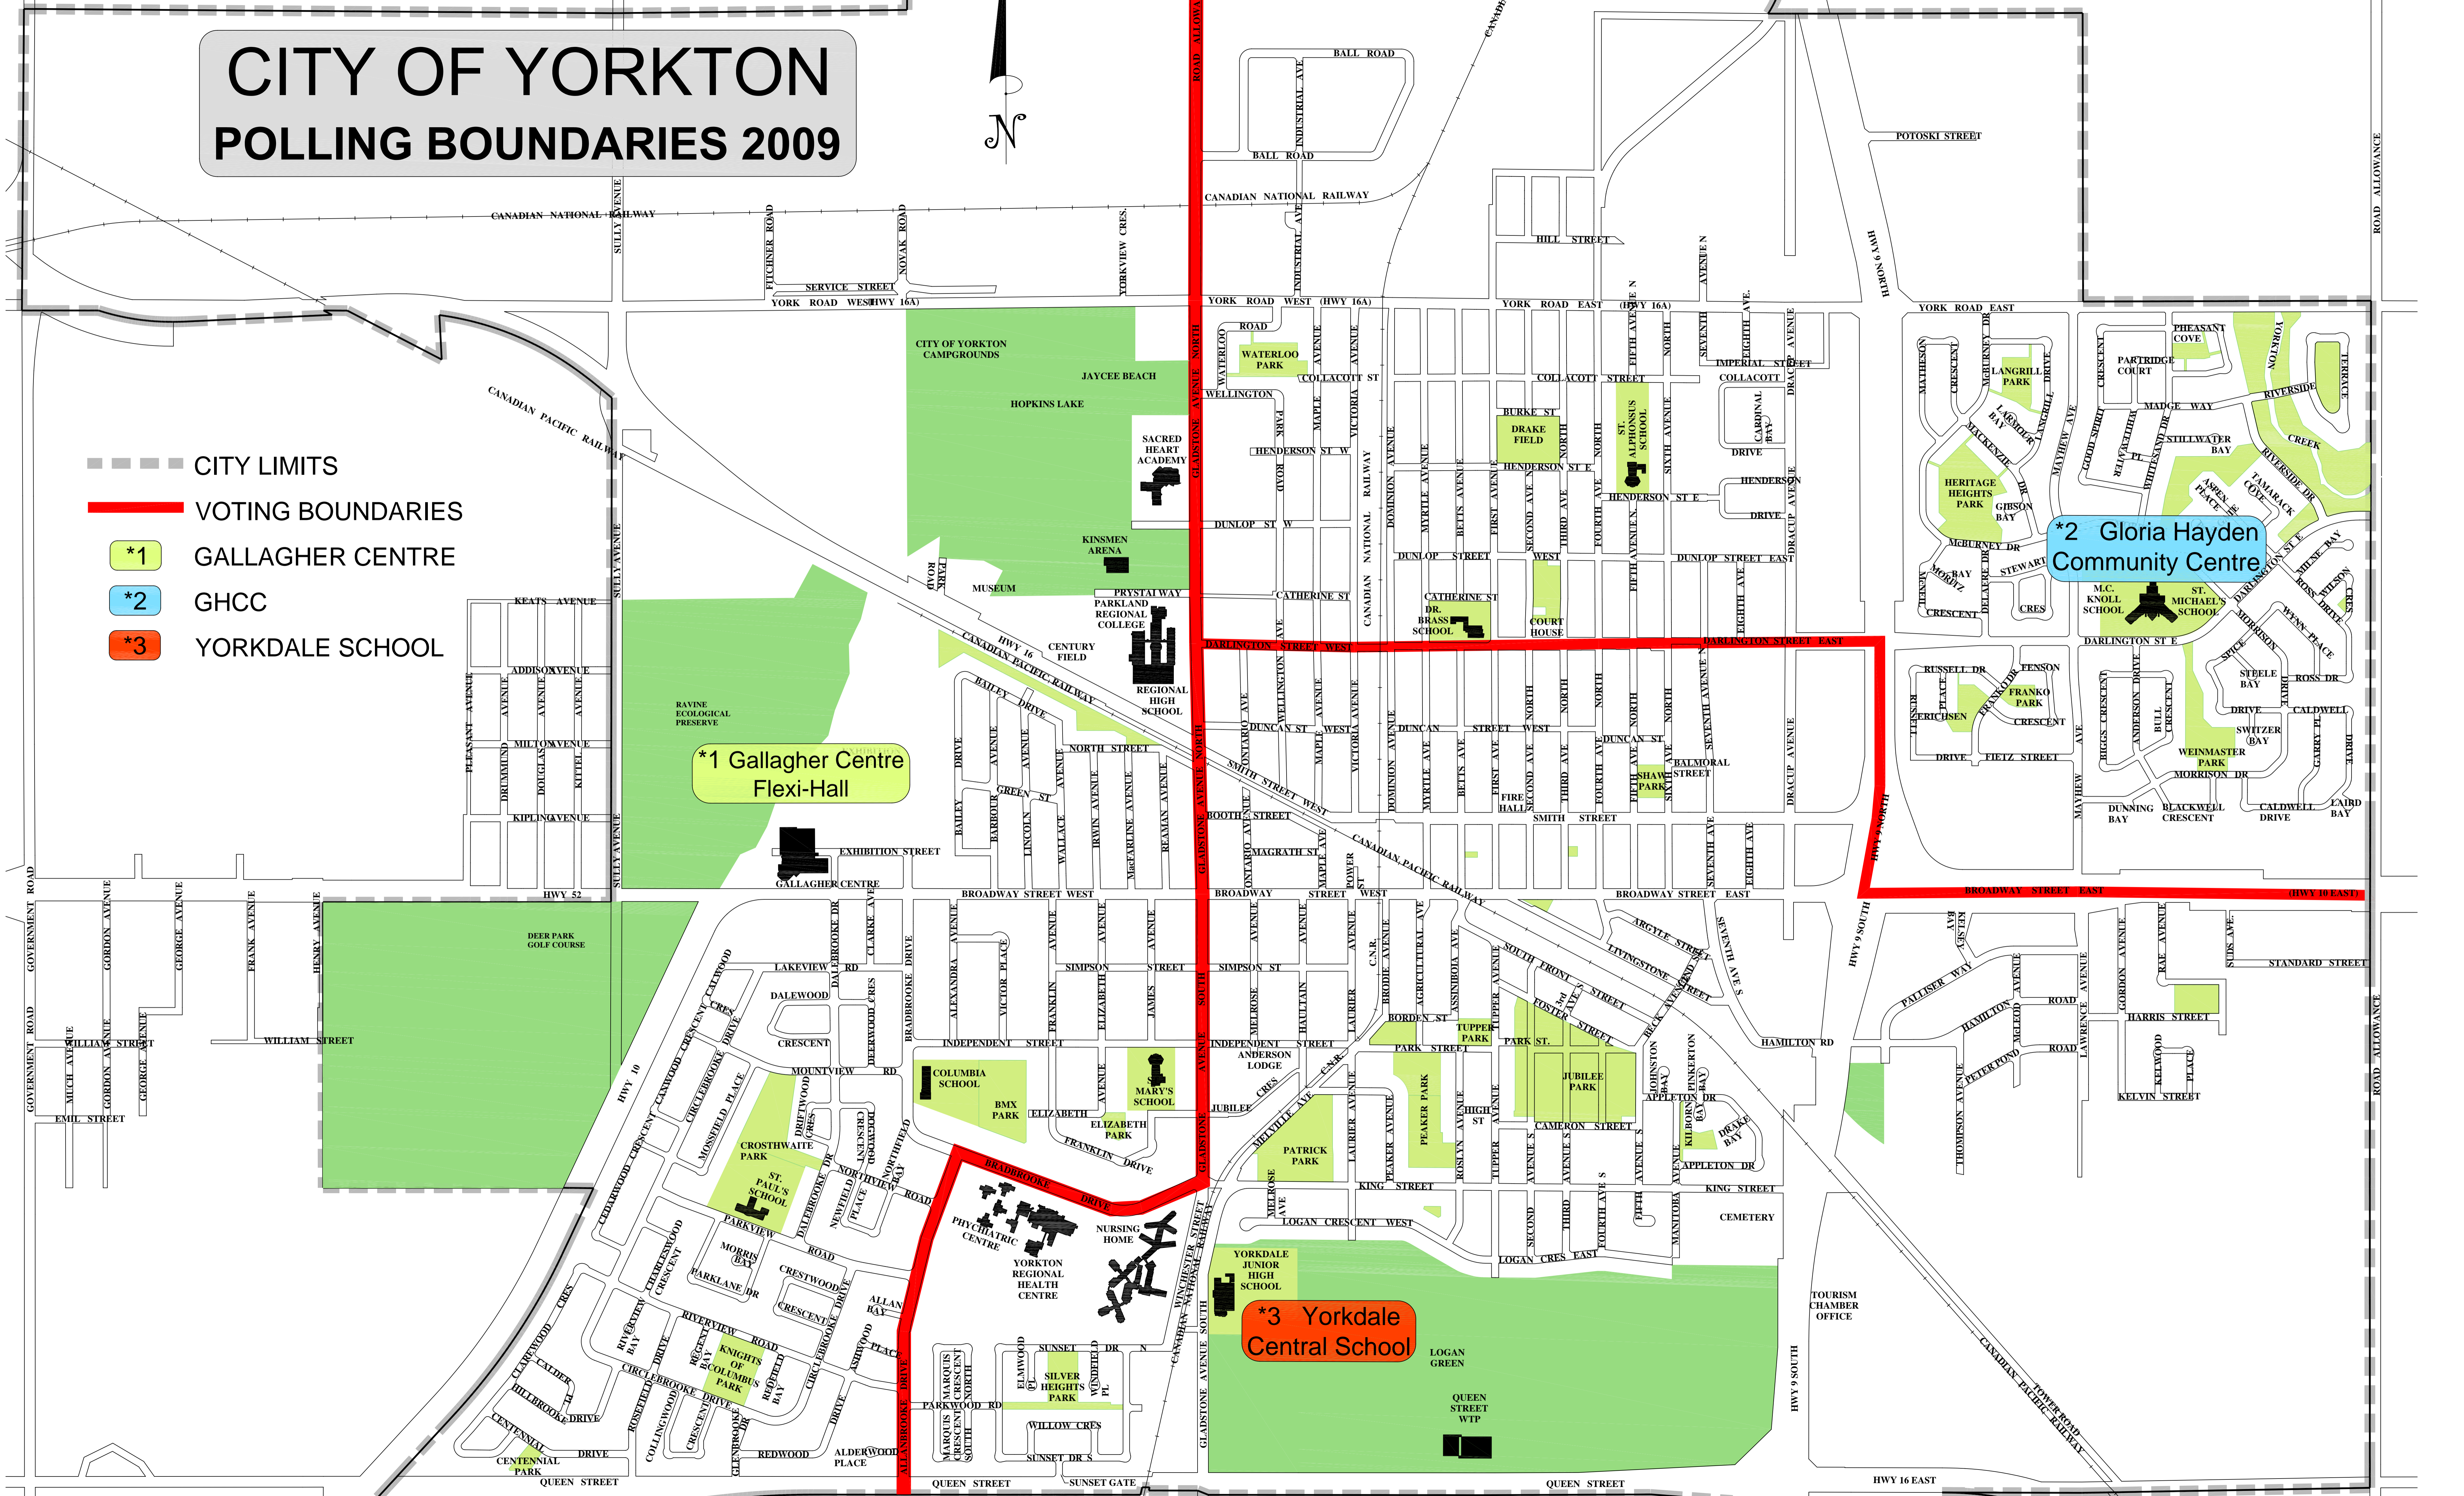

CITY OF YORKTON POLLING BOUNDARIES 2009

- CITY LIMITS
- VOTING BOUNDARIES
- *1 GALLAGHER CENTRE
- *2 GHCC
- *3 YORKDALE SCHOOL

***1 Gallagher Centre
Flexi-Hall**

***2 Gloria Hayden
Community Centre**

***3 Yorkdale
Central School**